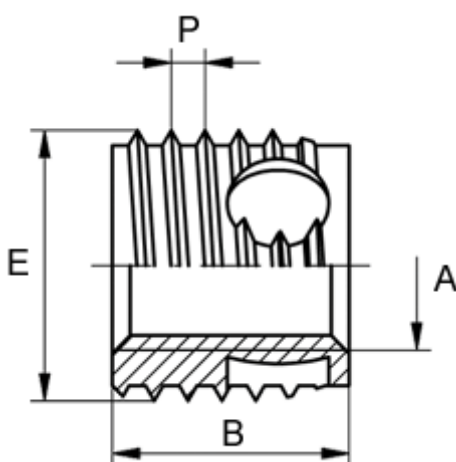

Article number: 12337000040800
Description: KLEE-coil 337 000 040.800
M4 Brass

Measures

Female thread A	= M4
Length B	= 6
Male thread E	= 6.5
Min hole depth blind hole	= 8
Thread pitch P	= 0.80
Type	= 337 000 040 ...